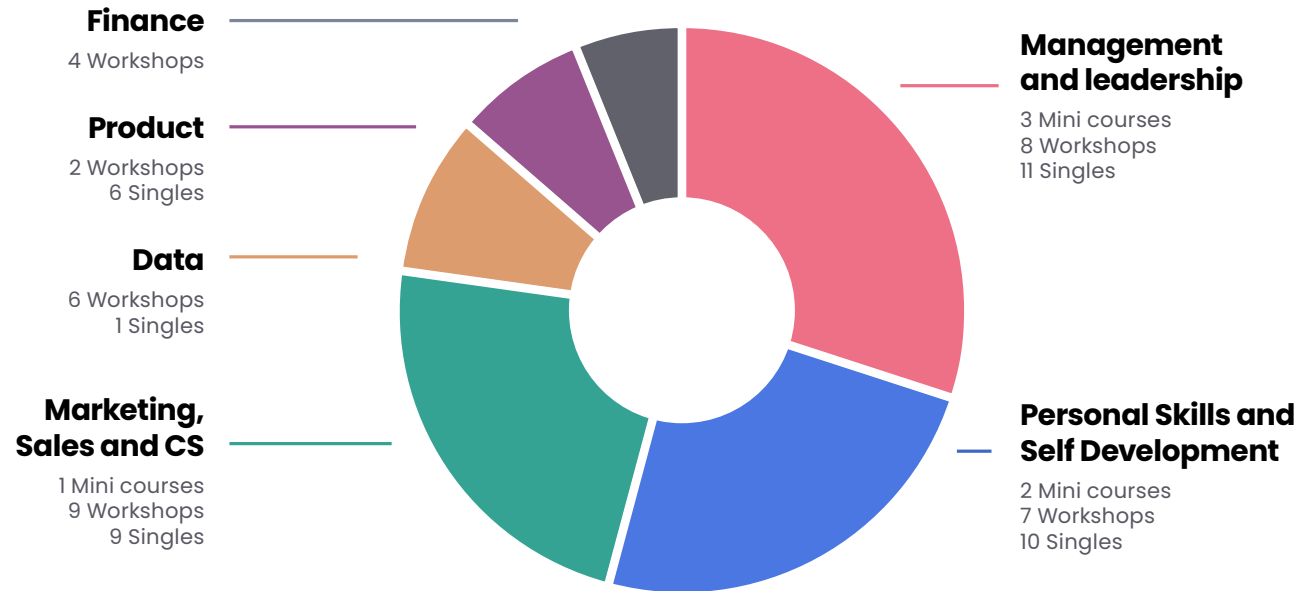

Learning your team will actually use

How it works

It's the most flexible, affordable and innovative way to upskill your staff.

They choose classes that fit their schedule

Learn in purpose built learning environments at our Shoreditch and Soho campuses

Come back into the office more skilled and more motivated

Upskill your team in:

Tuition Fees

Starting at **£720** for 12 classes

* Over 40% of Jolt students are sponsored by their companies

The Ultimate Learning Experience

At Jolt, learning is immersive, we've designed the experience to make sure learning is as effective and efficient as possible.

- ✓ **They learn in a physical classroom.** From the moment they enter a Jolt room the whole experience has been designed to take them out of work mode and into learning mode. When they leave, they have precisely the knowledge they need.
- ✓ **Jolt teachers are experts** working in businesses today teaching methods they're currently using today LIVE. Giving you access to insights from businesses across the globe.
- ✓ They'll be sat in a room with 14 like-minded professionals coming up with real-time business solutions. **Adding potential suppliers, clients and hires to their network.**